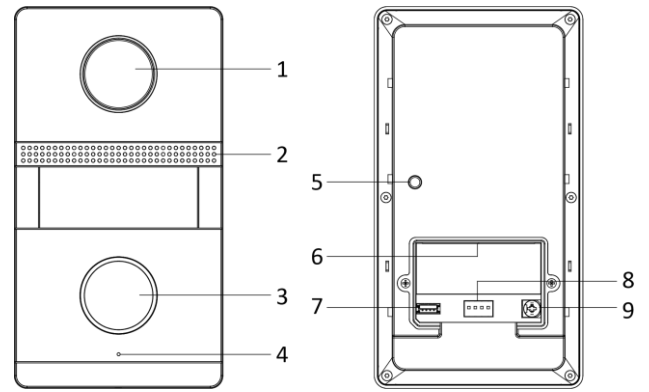

WDR	Support
	Main stream : 1920 × 1080
Resolution	Sub stream : 720 × 480

### Audio parameters

Audio input	Built-in omnidirectional microphone
Audio compression standard	/
Audio output	Built-in loudspeaker (More than 85 dB within 20 cm)
Audio compression bitrate	/
Audio quality	/
Volume adjustment	Adjustable with screwdriver

### Network parameters

Communication protocol	/
Wired network	/
Wi-Fi	/
Bluetooth	/

3G/4G	/
<b>Device interfaces</b>	
Alarm input	4
Network interface	/
TAMPER	1
Exit button	2
RS-485	/
USB	/
Wiegand	/
TF card	/
Alarm output	/
Lock control	2, locking time can be adjusted via DIP switch ( Max. 7 s)
Door contact input	2
Power interface	/
DIP switch	4
<b>General</b>	
Button	1
Installation	Surface mounting
Indicator	/
Weight	With package: 508.1 g Without package: 355.2 g
Protective level	IP65, IK7
Working temperature	-30 ° C to +60 ° C (-22 ° F to 140 ° F)
Working humidity	10% to 90%
Dimensions	150 mm × 82 mm × 23.5 mm (5.91" × 3.23" × 0.93")
Battery	/
Power supply	48 VDC, 0.5 A
Application environment	Outdoor
Power consumption	≤ 12 W

## Dimension