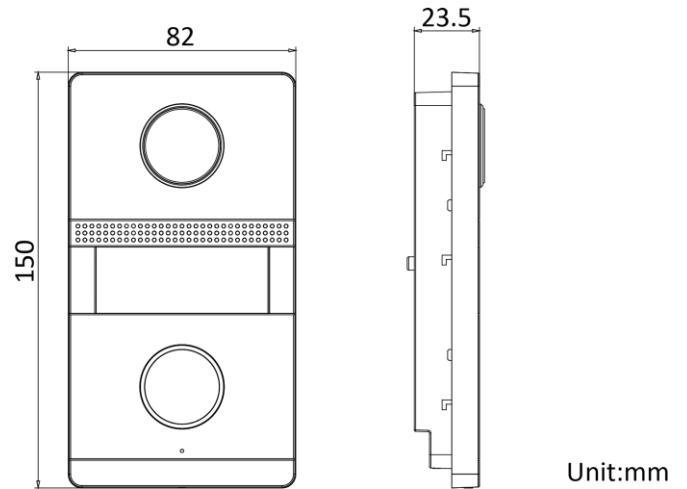

### Network parameters

Communication protocol	/
Wired network	/
Wi-Fi	/
Bluetooth	/

3G/4G	/
<b>Device interfaces</b>	
Alarm input	4
Network interface	/
TAMPER	1
Exit button	2
RS-485	/
USB	/
Wiegand	/
TF card	/
Alarm output	/
Lock control	2, locking time can be adjusted via DIP switch ( Max. 7 s)
Door contact input	2
Power interface	/
DIP switch	4
<b>General</b>	
Button	1
Installation	Surface mounting
Indicator	/
Weight	With package: 508.1 g Without package: 355.2 g
Protective level	IP65, IK7
Working temperature	-30 ° C to +60 ° C (-22 ° F to 140 ° F)
Working humidity	10% to 90%
Dimensions	150 mm × 82 mm × 23.5 mm (5.91" × 3.23" × 0.93")
Battery	/
Power supply	48 VDC, 0.5 A
Application environment	Outdoor
Power consumption	≤ 12 W

## Dimension